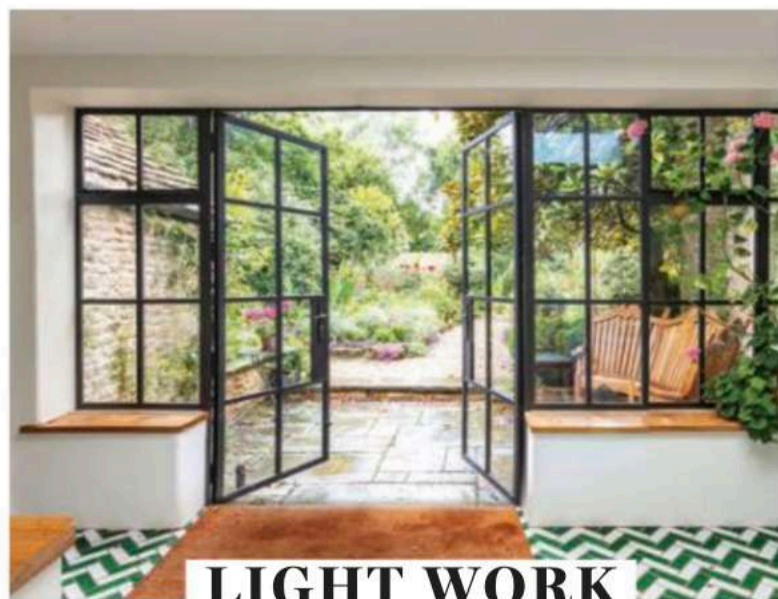

LIGHT WORK

Glazed walls are a great option for anyone looking to bring the outdoors in. Shown here is a bespoke example by Architectural Bronze that uses Thermabronze screens and space-saving slim doors. £POA. bronzecasements.com