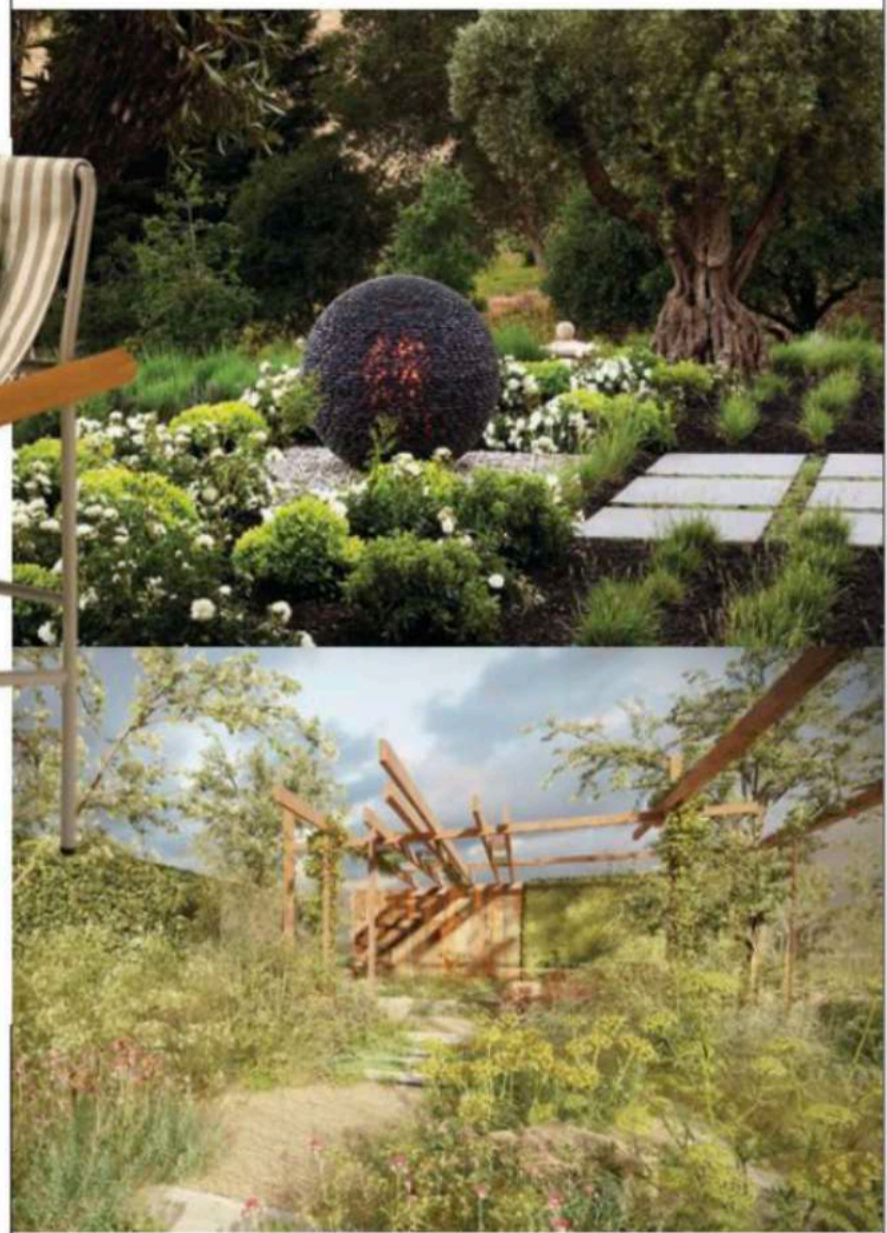

HOMES

& INTERIORS

SCOTLAND

THE
Bathroom
EDIT

Dress_Code armchair inspired by the principles of bespoke tailoring, from £350, S-CAB

MIX & MATCH

This modular piece is the Orlando from Danish design company Bolia. The sofa can be customised to your exact requirements (there are left- and right-hand corners, an armless back and an ottoman). It all comes in 16 durable outdoor fabrics, and the covers are removable for easy cleaning. Modules from £825. bolia.com

art attack

Top *Dark Planet*, an outdoor sculpture formed of smooth black pebbles by renowned British sculptor David Harber.

Above Coming up at the RHS Chelsea Flower Show in May, landscape architect Patrick Clarke has created this show garden for The Children's Society to highlight the UK's youth mental-health crisis. **Below left** *Heron* by Vanessa Lawrence, made using galvanized wire and steel.

Below right *Flo*, also by David Harber. A bronze sculpture using the artist's innovative hot patination finish