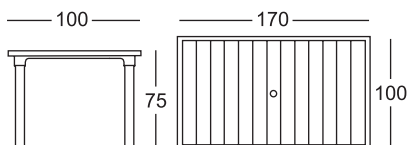

x 4

Art. 2145

Imballo Packing	1 pezzo 1 piece
Peso unitario Unit weight	Kg 17,500
Misure imballo Packing sizes	172x102x11 cm

S•CAB

Made in Italy — s-cab.it

SEDE/HEADQUARTERS
Via G. Monauni, 32/12
25030 Coccaglio (BS) Italy

DIVISIONE COMMERCIALE ITALIA
Ph +39 030 7718.760/765/770/775
e-mail: italia@s-cab.it

EXPORT DEPARTMENT
Ph +39 030 7718.715/720/725/726
e-mail: export@s-cab.it

†† Ogni modello originale S•CAB è protetto da brevetti di forma e da diritti di esclusiva. Misure e colori sono puramente indicativi. EN All original S•CAB models are covered by shape patents and exclusive rights. Measurements and colours shown are approximatives.
FR Tous les modèles originaux S•CAB sont protégés par des brevets de forme et des droits d'exclusivité. Les mesures et les couleurs sont purement indicatives. DE Jedes Modell original S•CAB ist durch Formpatente und Exklusivrechte geschützt.
Maße und Farben dienen lediglich als Bezug. ES Cada modelo original S•CAB está protegido por patentes de forma y derechos exclusivos. Medidas y colores son meramente indicativos.